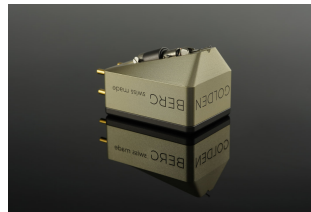

Phone: +31646736557  
E-mail: [info@erct.nl](mailto:info@erct.nl)

Distributor of  
Excellent  
Audio Brands

**Goldenberg**

**Retail incl. VAT 21%**

Prices 12-2022

**MC Elementen**

**Maestro**

Tip: Micro Ridge on Sapphire  
Stucture: bronze, nickel plated  
Body: aluminium, gold plated

€ **4.220**

**Brilliant**

Tip: Micro Ridge on Boron  
Stucture: aluminum, anodized  
Body: aluminium, rhodium plated

€ **3.095**

**Classic**

Tip: Elliptical on Boron  
Stucture: aluminum, anodized  
Body: aluminium, anodized