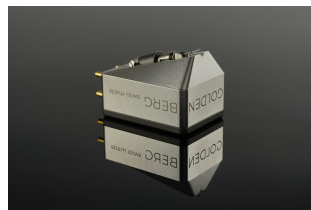

Phone: +31646736557  
E-mail: [info@erct.nl](mailto:info@erct.nl)

Distributor of  
Excellent  
Audio Brands

**Goldenberg**

**Retail incl. VAT 21%**

Prices 12-2022

**MC Elementen**

**Maestro**

Tip: Micro Ridge on Sapphire  
Stucture: bronze, nickel plated  
Body: aluminium, gold plated

€ **4.220**

**Brilliant**

Tip: Micro Ridge on Boron  
Stucture: aluminum, anodized  
Body: aluminium, rhodium plated

€ **3.095**

**Classic**

Tip: Elliptical on Boron  
Stucture: aluminum, anodized  
Body: aluminium, anodized